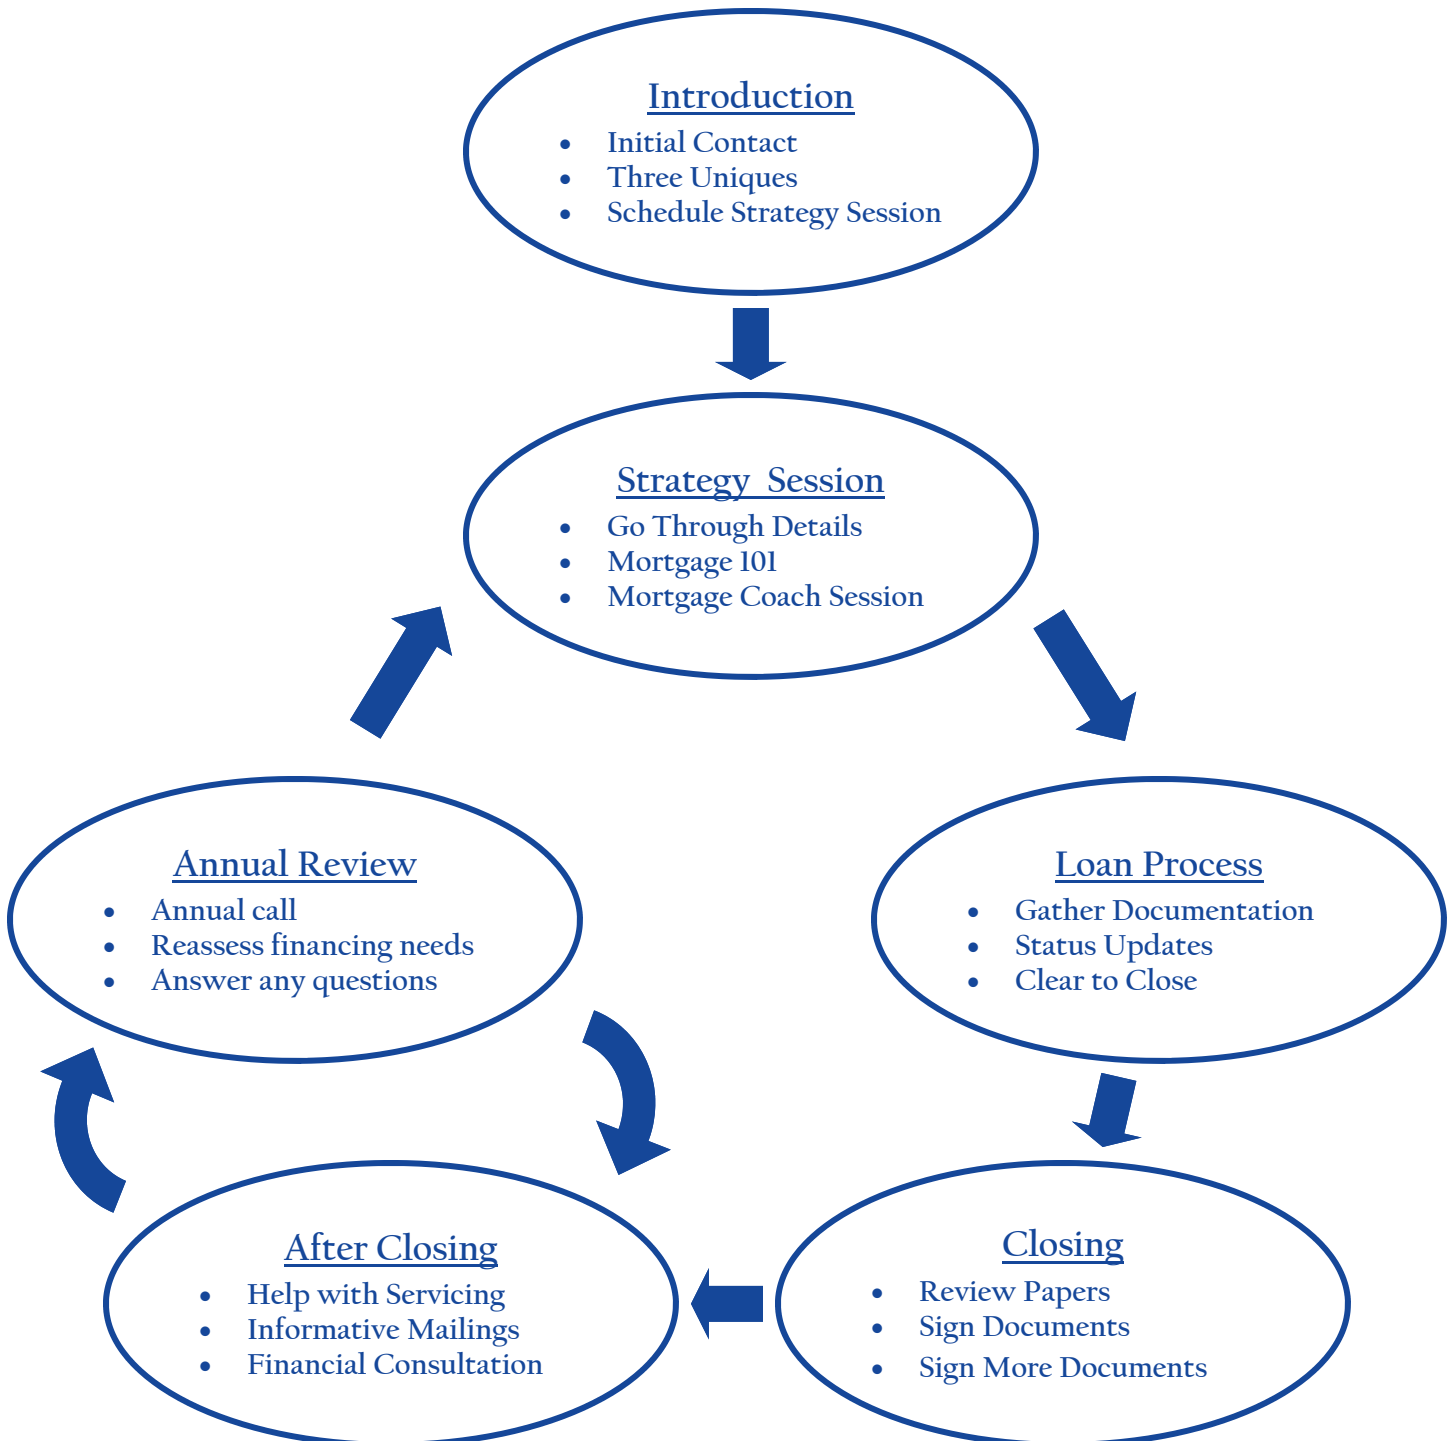

OUR PROVEN PROCESS

This is how we work!

Name
Loan Consultant
Direct: (248) 361-5025
Email: matt@mrploan.com

111 South Old Woodward, Ste. 205
Birmingham, MI 48009
Office : 248-642-4600
Fax: 248-642-6160